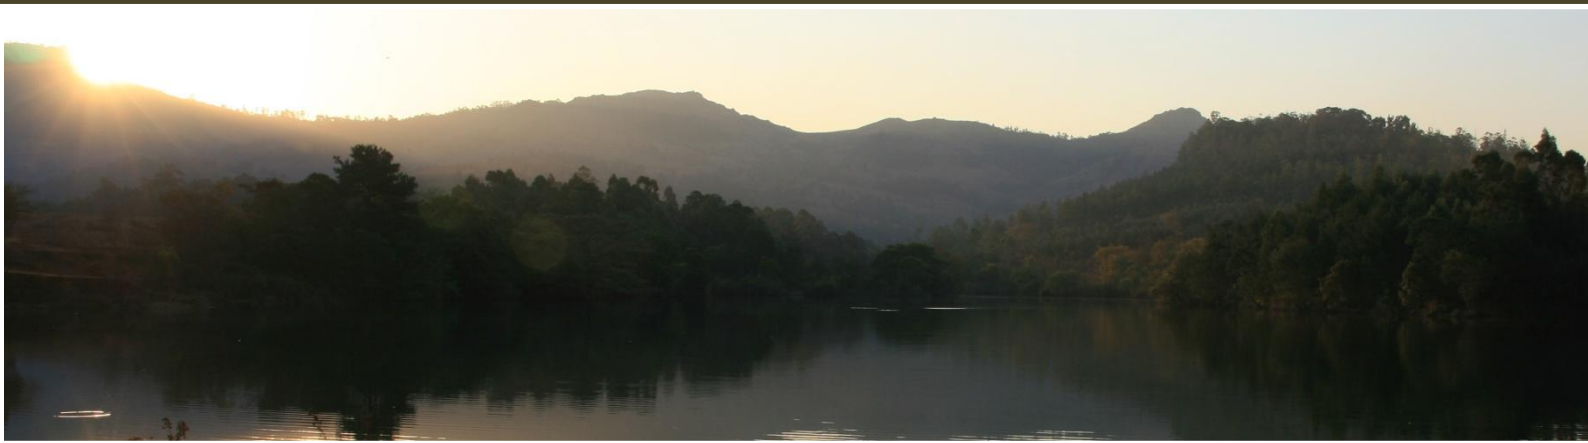

10 Day South African / Swaziland + Extension

Johannesburg / Panorama Route / Kruger National Park / Mlilwane National Park

Discover why South Africa is the adventure capital of the world, why our natural beauty and wildlife will leave you awe-struck, why it's possible to afford luxury and why our friendly people, rich culture and freedom struggle will warm your heart! Follow the African drum and gumboot beat; the bright sun, stars and city streets; the bouquet of our prize-winning wines; the invigorating mountain or ocean air. And, most of all follow your desire for a personal journey, one that will change you beyond expectation, starting right here...